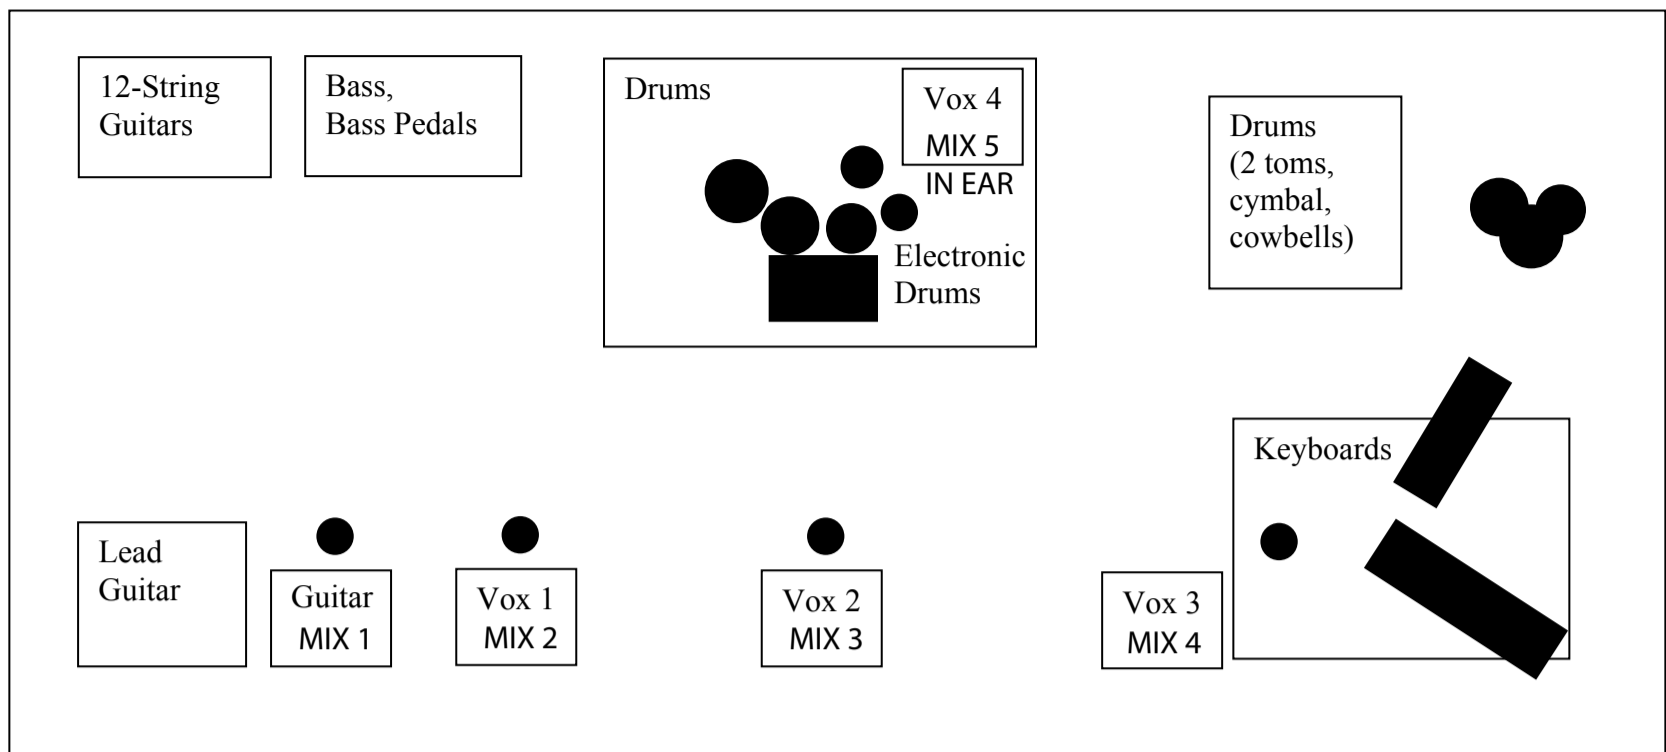

Grand Parade

Grand Parade

Input List

Channel	
1	Bass Drum
2	Snare Drum
3	Hi - Hat
4	Tom 1
5	Tom 2
6	Tom 3
7	Tom 4
8	Overhead
9	Overhead
10	Bass
11	Bass Pedals
12	Lead Gituar
13	12 String Electric Gituar
14	Acoustic Gituar
15	Acoustic Gituar
16 - 17	Stereo Keyboard
18 - 19	Stereo Keyboard
20 - 21	Stereo Keyboard
23 - 24	Electronic Drums
25	Mic for Roey's Drums
26	Vox
27	Vox
28	Vox
29	Vox